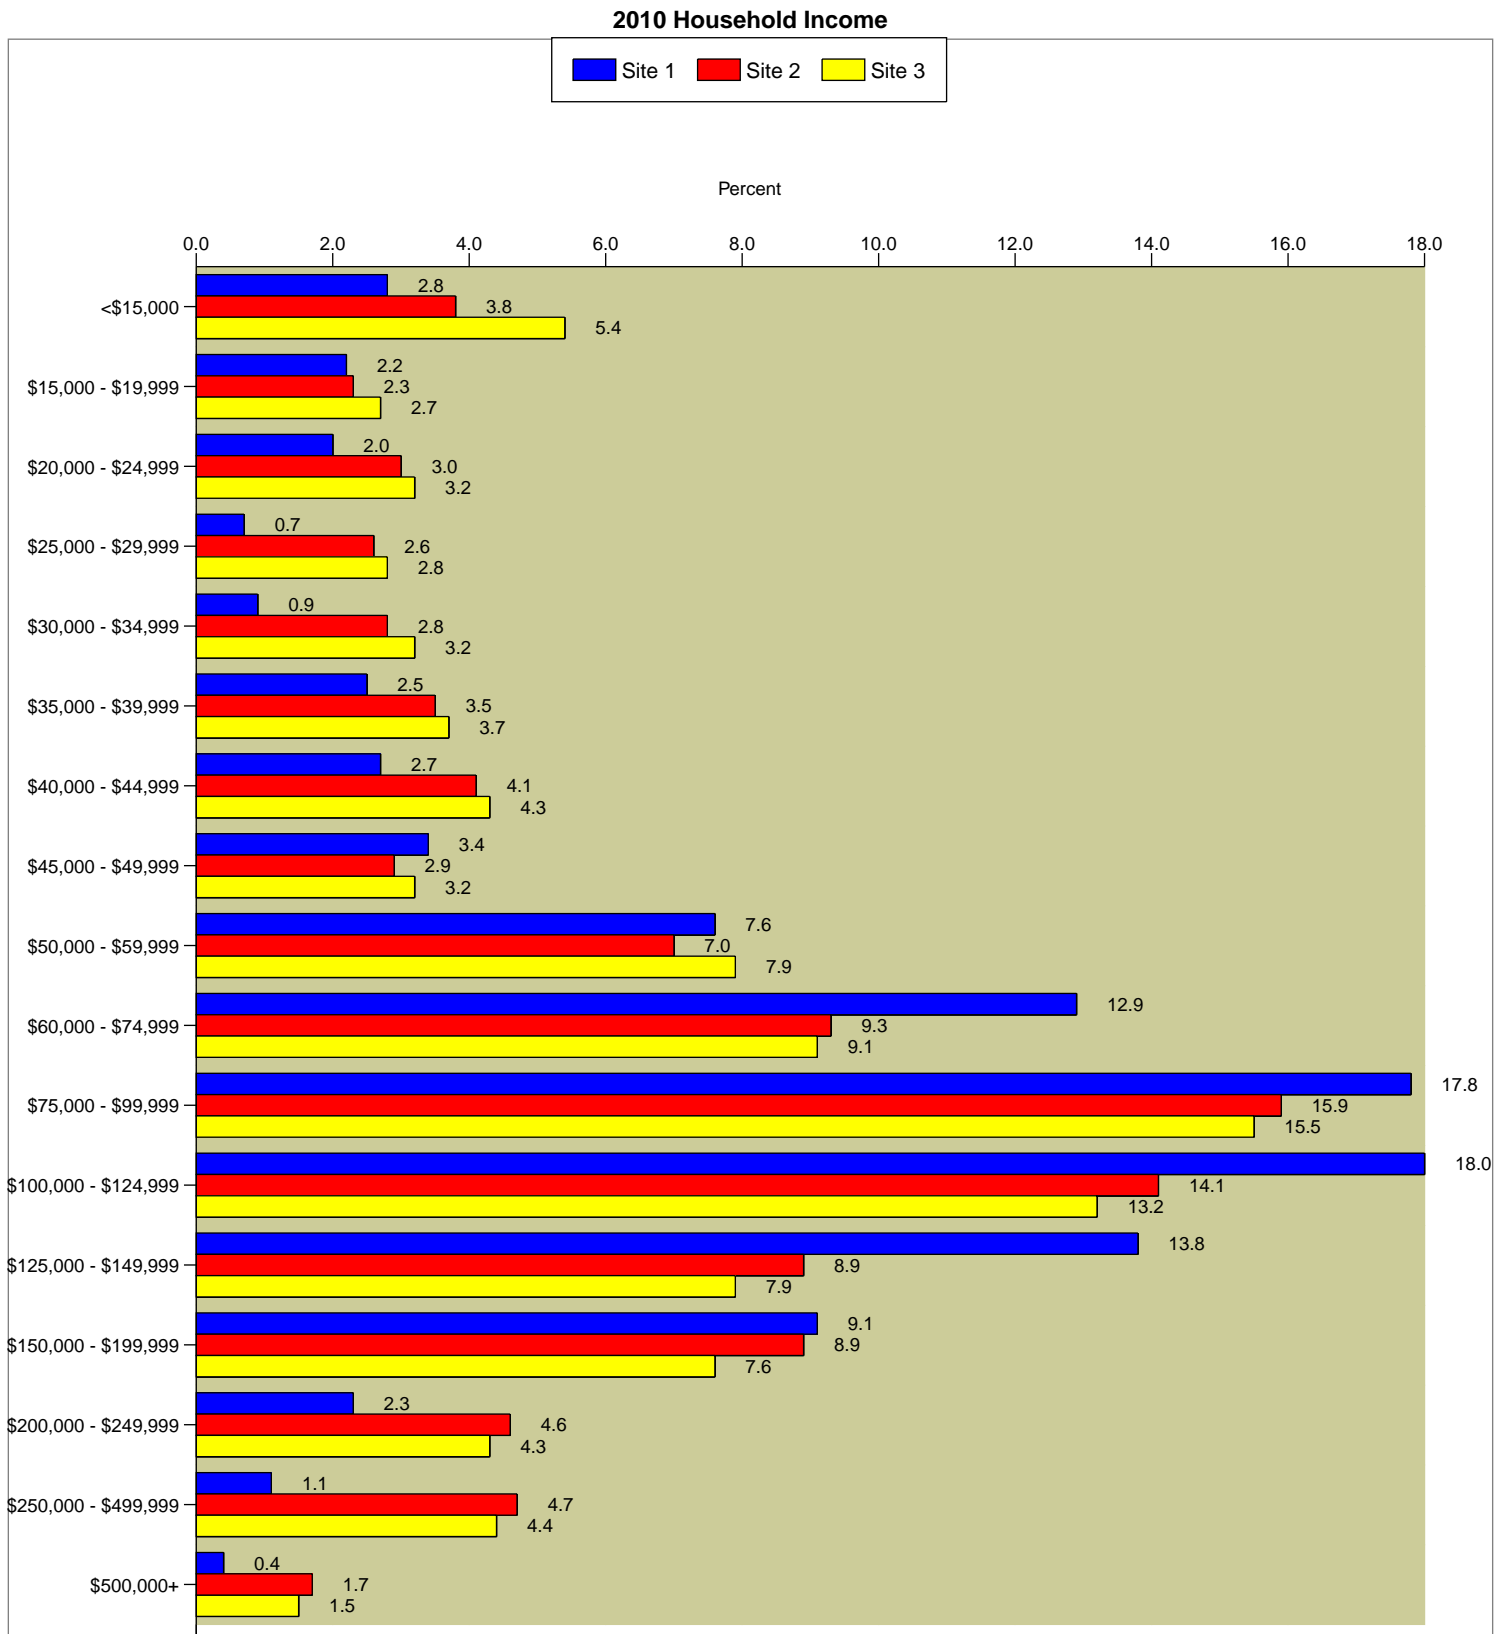

Commerce Towne Place, Commer...

Latitude: 42.556558

Longitude: -83.448609

Ring: 1, 5, 10 Miles

1 mile radius

5 miles radius

10 miles radius

Source: Esri forecasts for 2010.